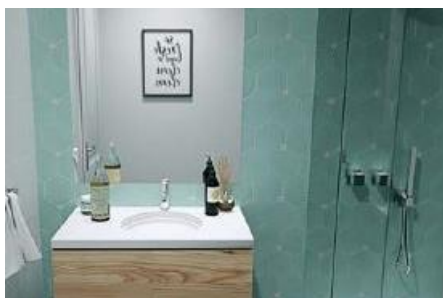

CHOICE, Soc. Med. Imob. Lda

AMI 12658

2 Bed. Apartment | Arroios | 69,76sqm

Located in the area of Arroios, apartment fully rehabilitated. 100m from Arroios metro and other public transport (walking distance). Close to all kind of services. Small balcony, 2 bedrooms, 1 bathroom, living room and Fully equipped kitchen. It is located on a 4th floor - without elevator - in one of the areas with most potential.