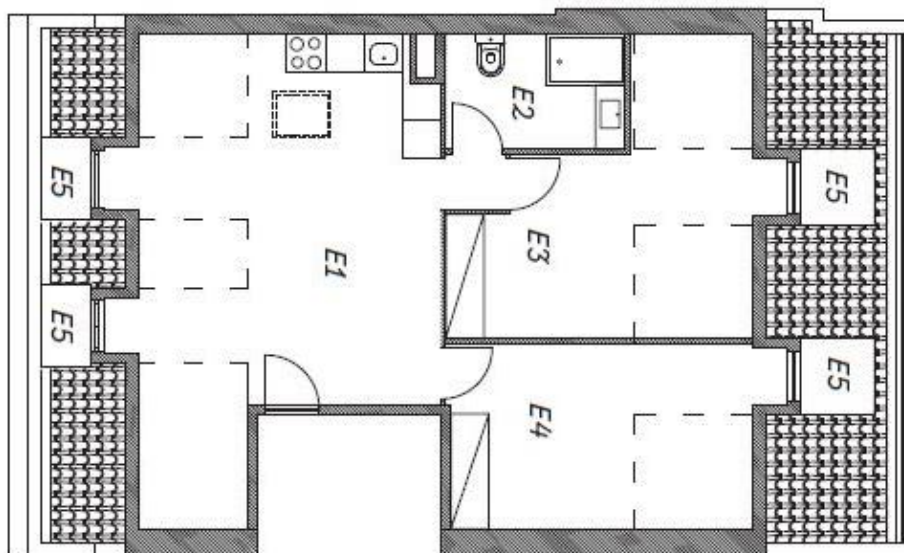

CHOICE, Soc. Med. Imob. Lda

AMI 12658

2 Bed. Apartment | Arroios | 69,76sqm

Located in the area of Arroios, apartment fully rehabilitated. 100m from Arroios metro and other public transport (walking distance). Close to all kind of services. Small balcony, 2 bedrooms, 1 bathroom, living room and Fully equipped kitchen. It is located on a 4th floor - without elevator - in one of the areas with most potential.

Areas | 4th Floor

- E1 Living room/Kitchenette 25,85sqm
- E2 WC 5,10sqm
- E3 Bedroom 14,10sqm
- E4 Bedroom 11,20sqm
- E5 Balcony sqm

Energy class: In Development

Sale price

275.000€