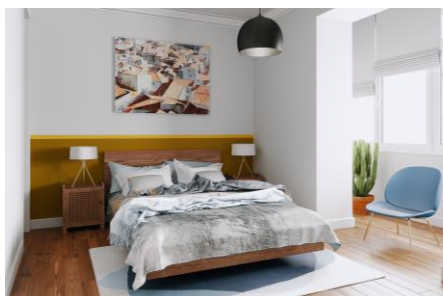

CHOICE, Soc. Med. Imob. Lda

AMI 12658

2 Bed. Apartment | Arroios | 69,76sqm

Located in the area of Arroios, apartment fully rehabilitated. 100m from Arroios metro and other public transport (walking distance). Close to all kind of services. Small balcony, 2 bedrooms, 1 bathroom, living room and Fully equipped kitchen. It is located on a 4th floor - without elevator - in one of the areas with most potential.

Areas | 4th Floor

- E1 Living room/Kitchenette 25,85sqm
- E2 WC 5,10sqm
- E3 Bedroom 14,10sqm
- E4 Bedroom 11,20sqm
- E5 Balcony sqm

Energy class: In Development

Sale price

275.000€