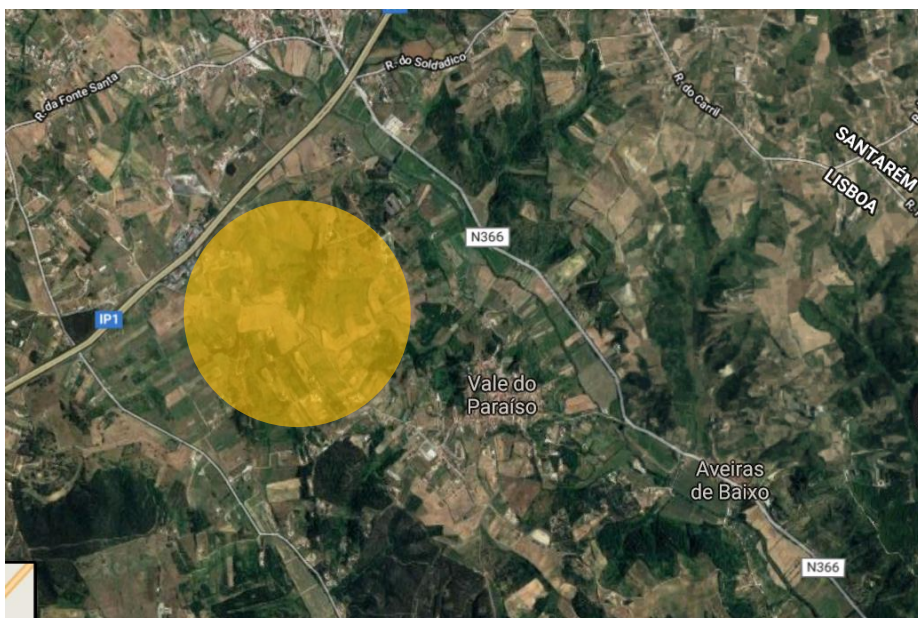

choice

CASAS para viver bem

210 970 617

912 505 612

www.casaschoice.com

Rua Cais das Naus - 4.01.01 G
Parque das Nações - Lisboa
choice@casaschoice.com
CHOICE, Soc. Med. Imob. Lda AMI 12 658

Plot of Land | Vale do Paraíso | Azambuja | 42.200sqm

Plot of land 5min from Vale do Paraíso and 10min of the A1 highway, with 42,200sqm of area and with potential of construction of a single family villa with about 1.260sqm spread over 2 floors.

Investment
140.000€