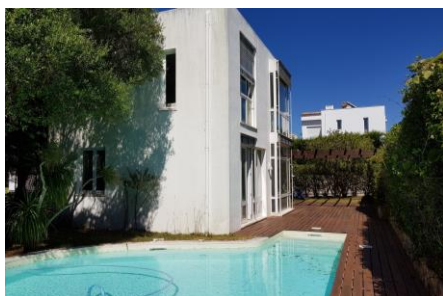

CHOICE, Soc. Med. Imob. Lda

AMI 12658

Villa 3 Bedrooms | Quinta Verde | Sintra

On the ground floor is the living room with fireplace, the kitchen, a social toilet and the entrance hall. The first floor consists of 2 bedrooms, 1 suite and a full bathroom.

Located in the Quinta Verde neighborhood in Nafarros, the villa has a swimming pool, wooden deck, private garden as well as views of the mountain of Sintra and all the beauty and comfort that a bioclimatic house offers. The neighborhood has common green spaces, tennis court and maintenance circuits.

The villa has solar panel and pre-installation of central heating, large windows as it is usual in the bioclimatic architecture and carport for two car parking.

Ground Floor

Living Room 35,8sqm with fireplace